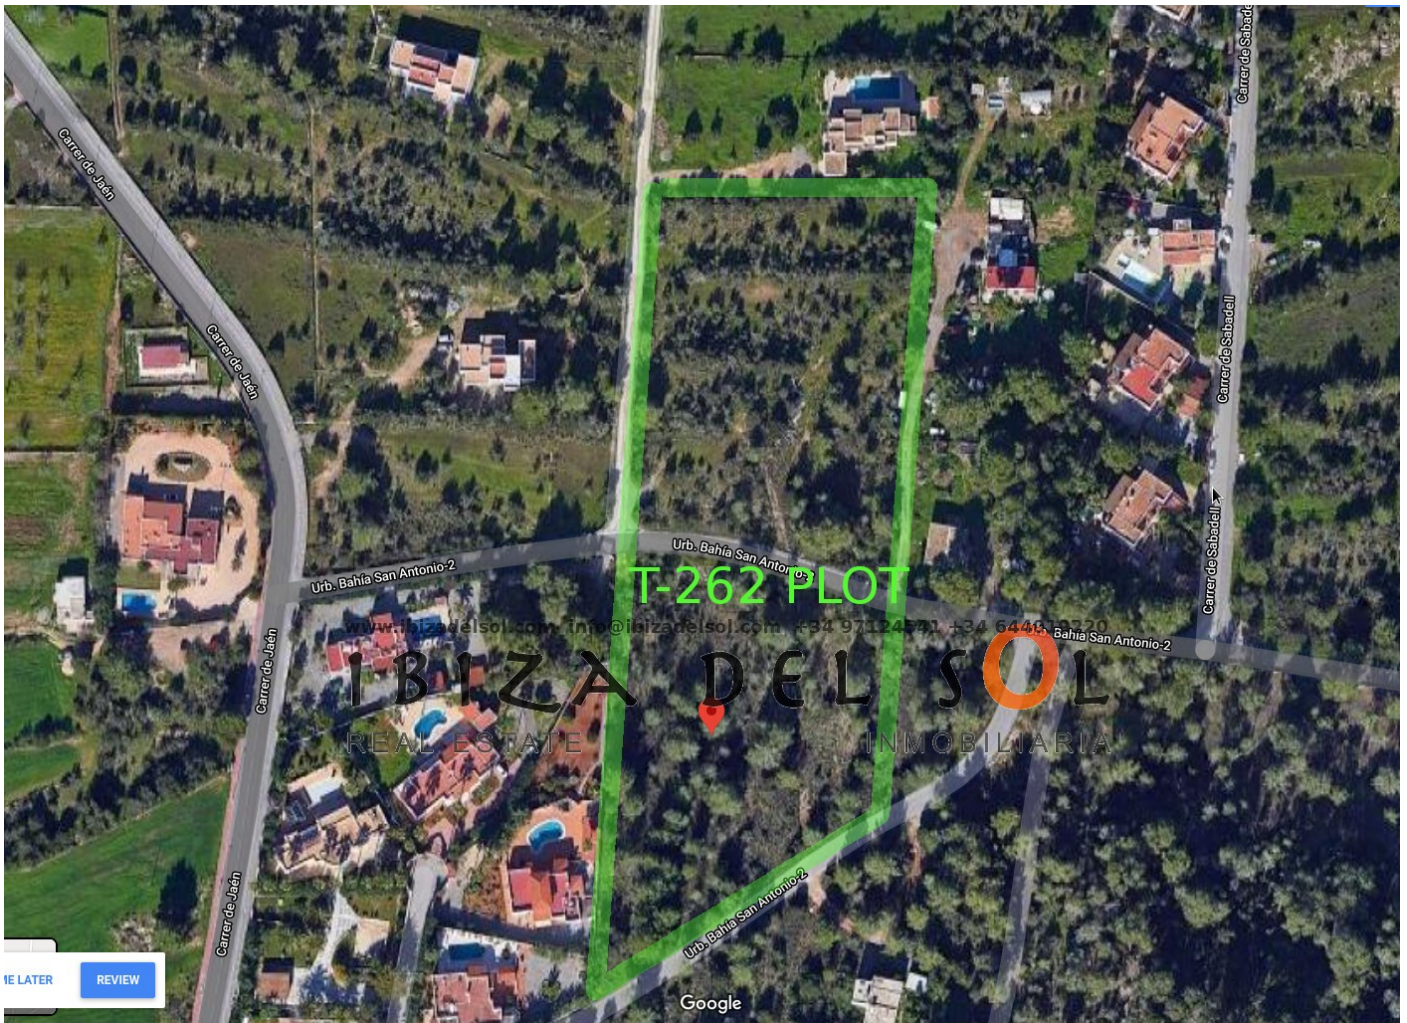

15.000m2 plot WITH Building License.

Ready to start building NOW

IBIZA DEL SOL REAL ESTATE S.L.
CIF B57964660

IBIZA – MALLORCA - MARBELLA - MADRID - LISBOA
<http://www.ibizadelsol.com> ibizadelsol@ibizadelsol.com

Phones: +34 971 124541 --- (+34 679359308) --- +34 644019220 (whatsapp/telegram)